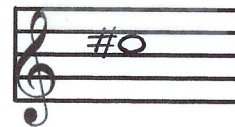

(notice you don't cover the thumb hole)

* Time signature alert!

- $\frac{6}{8}$ time means 6 eighth notes (♩) in a measure. The strongest beats are 1 and 4 so

! 2 3 4 5 6

- or most people just feel 2 beats per measure with $\text{♩} = 1$ beat (dotted quarter)