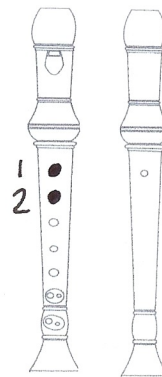

Black Belt Level VII

Over the River and Through the Wood

♩ = 88

traditional Thanksgiving tune

O-ver the ri-ver, and through the wood, To Grand-moth-er's house we go; — the

horse knows the way to car - ry the sleigh through white and drift - ed snow. —

O-ver the ri-ver, and through the wood— oh, how the winddoes blow! It stings the toes and

bites the nose as o - ver the ground we go.

* Pay attention to the key signature!

This is in D Major which means all the F's are F# and all the C's are C#.

new note
C#

(notice you don't cover the thumb hole)

* Time signature alert!

- $\frac{6}{8}$ time means 6 eighth notes (♩) in a measure. The strongest beats are 1 and 4 so

! 2 3 4 5 6

- or most people just feel 2 beats per measure with $\text{♩} = 1$ beat (dotted quarter)