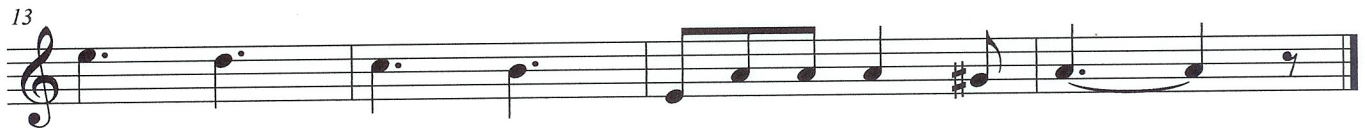

Black Belt Level IX

When Johnny Comes Marching Home

Civil War tune

♩. = 92

- Time signature: $\frac{6}{8}$
remember, the easiest way
to feel this is with 2
strong beats

1 23 4 56

- There are a lot of high E's
in this song so be careful!

new
note:
G#

(it only
appears
in the
second to
last
measure!)